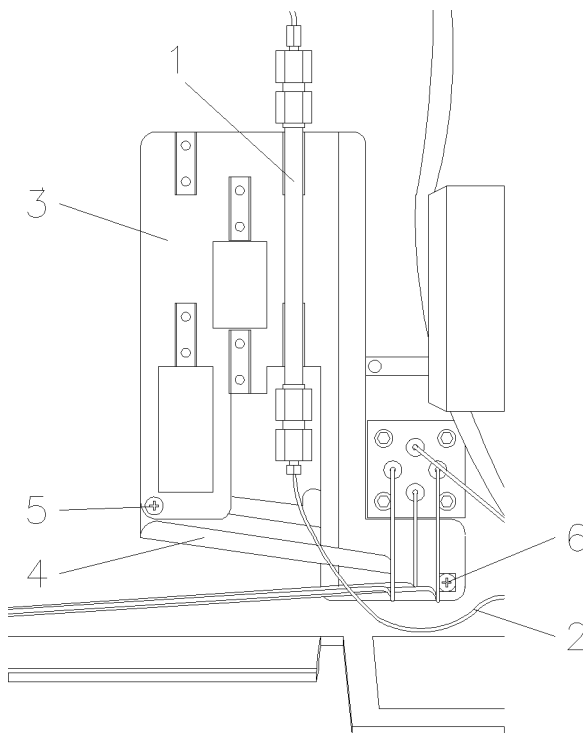

Mixer Parts

Table 23-5. Mixer Parts

Item	Description	Part Number
1	Static Mixer	79835-87330
2	Capillary (mixer inlet)	79835-87638
3	Holder mixer	79835-02330
4	Shield leak	79835-00630
5	Screw M3 6lg	0515-0886
6	Screw M3 10lg	0515-1105
	Mixer Installation Kit ¹	01090-68704

1 Contains items 2,3,4,5,6.

Figure 23-4. Mixer Parts